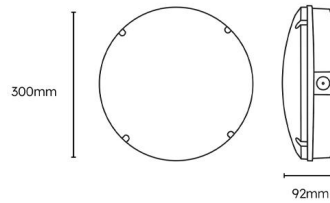

### Technical information:

Battery Temperature (To) (°C)	30
Module Length (mm)	125
Module Width (mm)	71
Module Height (mm)	31
Battery Length (mm)	650
Battery Width (mm)	18
Battery Height (mm)	18
Sensor Technology	Photocell
Sensor Type	On-Off
Standby Power	1.0
Standalone/Grouping	Standalone