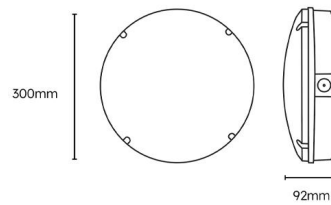

Hatherton

Category: Hatherton

Part Number: 431132-M3-DD

Description: Hatherton Multi Bulkhead 12W/16W/18W 3CCT IP66
White Plug & Play Emergency Photocell

Technical information:

Battery Temperature (To) (°C)	30
Module Length (mm)	125
Module Width (mm)	71
Module Height (mm)	31
Battery Length (mm)	650
Battery Width (mm)	18
Battery Height (mm)	18
Sensor Technology	Photocell
Sensor Type	On-Off
Standby Power	1.0
Standalone/Grouping	Standalone