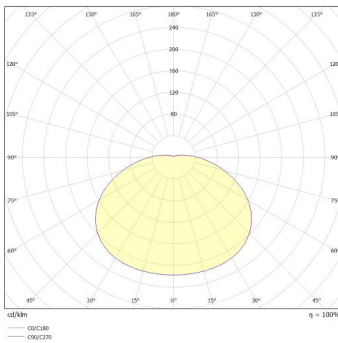

Hatherton

Category: Hatherton

Part Number: 431132-M3-DD

Description: Hatherton Multi Bulkhead 12W/16W/18W 3CCT IP66
White Plug & Play Emergency Photocell

Technical information:

Battery Temperature (To) (°C)	30
Module Length (mm)	125
Module Width (mm)	71
Module Height (mm)	31
Battery Length (mm)	650
Battery Width (mm)	18
Battery Height (mm)	18
Sensor Technology	Photocell
Sensor Type	On-Off
Standby Power	1.0
Standalone/Grouping	Standalone