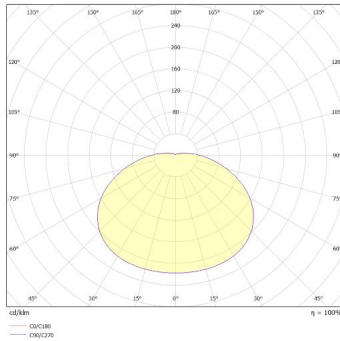

Hatherton

Category: Hatherton

Part Number: 431132-MW

Description: Hatherton Multi Bulkhead 12W/16W/18W 3CCT IP66
White Plug & Play Microwave Step-Dim

Compatible Products:

430963

Grafham Bulkhead Emergency Conversion Pack 2W Plug & Play

401595

Hatherton Multi Bulkhead Decorative Bezel Black

401592

Hatherton Multi Bulkhead Eyelid Bezel Black

401589

Hatherton Multi Bulkhead Full Bezel Black

401588

Hatherton Multi Bulkhead Full Bezel White

401598

Hatherton Multi Bulkhead Grill Bezel Black