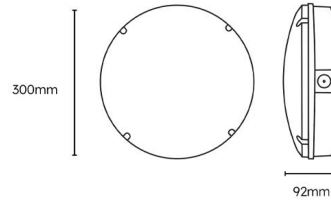

Hatherton

Category: Hatherton

Part Number: 431132-MW

Description: Hatherton Multi Bulkhead 12W/16W/18W 3CCT IP66
White Plug & Play Microwave Step-Dim