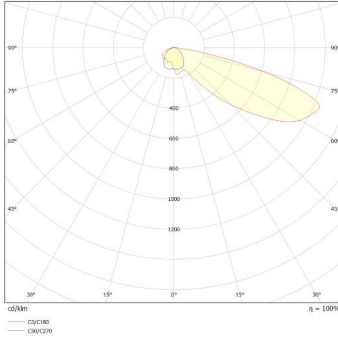

Carsington Plus

Category: Carsington Plus

Part Number: 431403-25-415V

Description: Carsington Plus Sports Floodlight 1650W 5000K

600W: 689mm
960W: 660mm
1,360W: 660mm
1,650W: 673mm

600W: 224mm
960W: 137mm
1,360W: 137mm
1,650W: 139mm

600W: 469mm
960W: 737mm
1,360W: 737mm
1,650W: 953mm