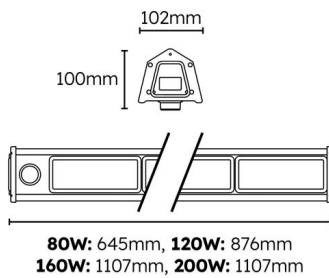

Technical Specification

Category: Netherton

Part Number: 431182-70

Description: Netherton Linear High Bay 120W 5000K IP65 Black Plug & Play 30x70D

Technical information:

Maintained	Maintained/Non-Maintained
Sensor Technology	Microwave

Compatible Products:

401754

Alwen PIR Highbay Remote

430569

Alwen Plug & Play 12V Microwave Sensor 12M Black (Zhaga)

430568

Alwen Plug & Play 12V PIR Sensor 12M Black (Zhaga)

431206

Alwen Zhaga Plug & Play PIR Sensor 16M