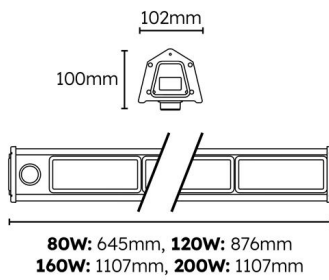

Technical Specification

Category: Netherton

Part Number: 431182-70

Description: Netherton Linear High Bay 120W 5000K IP65 Black Plug & Play 30x70D

Technical information:

Maintained	Maintained/Non-Maintained
Sensor Technology	Microwave

Compatible Products:

401754

Alwen PIR Highbay Remote

430569

Alwen Plug & Play 12V Microwave Sensor 12M Black (Zhaga)

430568

Alwen Plug & Play 12V PIR Sensor Black (Zhaga)

431206

Alwen Zhaga Plug & Play PIR Sensor 16M