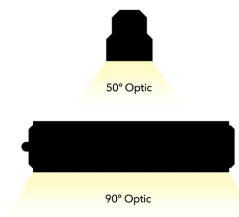

# Technical Specification

**Category:** Netherton

**Part Number:** 431182-70

**Description:** Netherton Linear High Bay 120W 5000K IP65 Black Plug & Play 30x70D

## Product Features:

- Optics ideal for racked aisle
- Supplied with 1.5M prewired HO5RN-F cable
- IP65 & IK08 Rated
- 30°x70° or 60°x90° optic options
- Plug & Play Enabled – Sensors and Emergency
- Suspension kit included
- 5 Year Product Warranty
- 170 lm/W