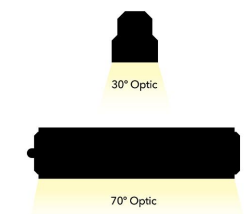

# Technical Specification

**Category:** Netherton

**Part Number:** 431182-70

**Description:** Netherton Linear High Bay 120W 5000K IP65 Black Plug & Play 30x70D

## Product Features:

- Optics ideal for racked aisle
- Supplied with 1.5M prewired HO5RN-F cable
- IP65 & IK08 Rated
- 30°x70° or 60°x90° optic options
- Plug & Play Enabled – Sensors and Emergency
- Suspension kit included
- 5 Year Product Warranty

## General information:

Wattage (W)	120
Lumens (lm)	20400
Efficacy (lm/W)	170
Colour Temperature (K)	5000
IP Rating	65
IK Rating	8
Class Rating	1
Energy Rating	B
Dimmable	0-10V / truSmart
L70 Hours	50000
Paint Finish (RAL)	9017