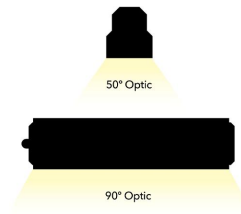

# Technical Specification

**Category:** Netherton

**Part Number:** 431182-70

**Description:** Netherton Linear High Bay 120W 5000K IP65 Black Plug & Play 30x70D

## Product Features:

- Optics ideal for racked aisle
- Supplied with 1.5M prewired HO5RN-F cable
- IP65 & IK08 Rated
- 30°x70° or 60°x90° optic options
- Plug & Play Enabled – Sensors and Emergency
- Suspension kit included
- 5 Year Product Warranty