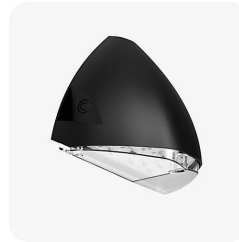

Hawkridge

Category: Hawkridge

Part Number: 430698-E3

Description: Hawkridge Wall Pack 18W/28W 3CCT Black E-SEL3
Emergency

Product Features:

- Tough aluminium body with polycarbonate diffuser
- LED lifespan 50,000 hours L70
- Standard, emergency and dusk to dawn options available
- IK08 impact rated
- Selectable wattages
- No upward light

General information:

Wattage (W)	18 / 28
Lumens (lm)	1,975 / 3,075
Efficacy (lm/W)	110
Colour Temperature (K)	3000 / 4000 / 6000
CCT	3CCT
IP Rating	65
IK Rating	08
Class Rating	1
Energy Rating	C
Dimmable	FIXED
L70 Hours	54000
L80 Hours	54000
Paint Finish (RAL)	7021

Technical information:

Application Location	External
Optics	ASYMMETRIC
CRI	80
Input Type	220-240V AC
Driver Type	CC
Operating Temperature From	-20
Operating Temperature To	40
Product Warranty (Years)	5
SDCM	5
Driver Brand	Lumineux
Socket	N/A
Frequency (Hz)	50 60
Diffuser Material	Polycarbonate
Install Options	BESA/Conduit
Install Type	Push Terminal
Body Material	Aluminium