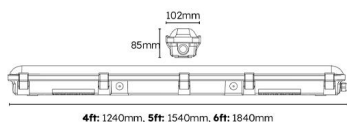

Technical Specification

Category: Tempest 2CCT

Part Number: 431341-DA-DA3

Description: Tempest Anti-Corrosive 5ft Twin 26W/46W 2CCT IP65
Grey Plug & Play DALI & DALI Emergency

Product Features:

- Opal diffuser
- Wattage Selectable and 2CCT
- Pre-threaded M20 cable entry
- Designed for easy and rapid installation

Technical information:

Application Location	Internal
Emergency Output (lm)	400
Beam Angle	120
CRI	80
Input Type	220-240V AC
Driver Type	CC
Operating Temperature To	30
Product Warranty (Years)	5
Driver Brand	Helvar
Socket	N/A
Frequency (Hz)	50 60
Diffuser Material	Polycarbonate
Install Options	BESA/Conduit
Install Type	Push Fit Terminal
Replaceable Driver	Professional
Replaceable LED	Professional
Body Material	Polycarbonate
Maintained	Maintained/Non-Maintained
Sensor Technology	Microwave

Technical Specification

Category: Tempest 2CCT

Part Number: 431341-DA-DA3

Description: Tempest Anti-Corrosive 5ft Twin 26W/46W 2CCT IP65
Grey Plug & Play DALI & DALI Emergency

4ft: 1240mm, 5ft: 1540mm, 6ft: 1840mm