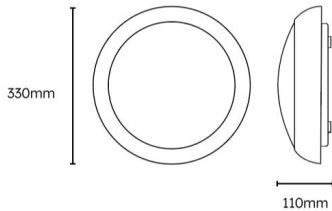

General information: