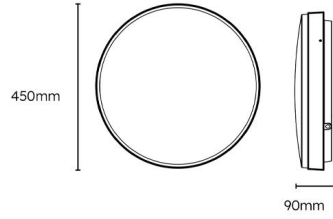

Howden Plus

Category: Howden Plus

Part Number: 431770-DA

Description: Howden Plus 450mm Bulkhead 18W/22W/26W/30W
3CCT IP65 White DALI

Compatible Products:

431771

Howden Plus 450mm Black
Bezel