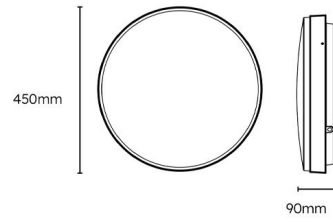

Howden Plus

Category: Howden Plus

Part Number: 431770-DA

Description: Howden Plus 450mm Bulkhead 18W/22W/26W/30W
3CCT IP65 White DALI

Compatible Products:

431771

Howden Plus 450mm Black
Bezel