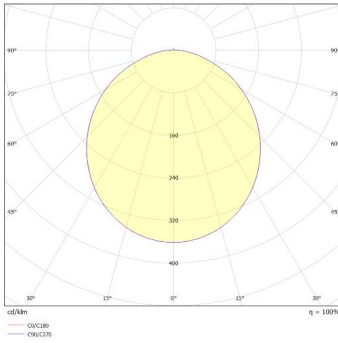

Howden Plus

Category: Howden Plus

Part Number: 431770-DA

Description: Howden Plus 450mm Bulkhead 18W/22W/26W/30W
3CCT IP65 White DALI

Compatible Products:

431771

Howden Plus 450mm Black
Bezel