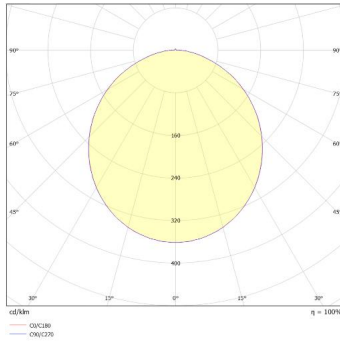

Howden Plus

Category: Howden Plus

Part Number: 431770-DA

Description: Howden Plus 450mm Bulkhead 18W/22W/26W/30W
3CCT IP65 White DALI

Compatible Products:

431771

Howden Plus 450mm Black
Bezel