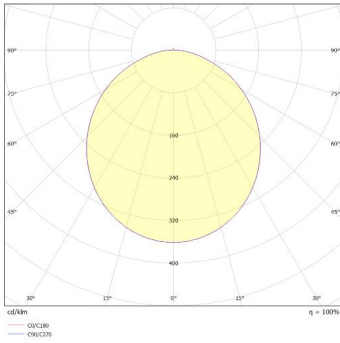

Howden Plus

Category: Howden Plus

Part Number: 431770-DA

Description: Howden Plus 450mm Bulkhead 18W/22W/26W/30W
3CCT IP65 White DALI

Compatible Products:

431771

Howden Plus 450mm Black
Bezel