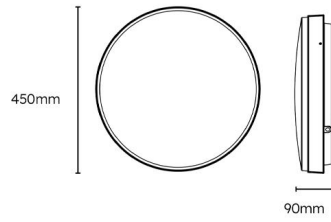

Howden Plus

Category: Howden Plus

Part Number: 431770-DA

Description: Howden Plus 450mm Bulkhead 18W/22W/26W/30W
3CCT IP65 White DALI

Compatible Products:

431771

Howden Plus 450mm Black
Bezel