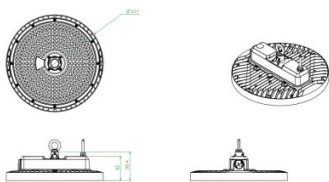

Foremark High Bay

Category: Foremark

Part Number: 421435-90

Description: Foremark High Bay

80W/100W/120W/160W/180W/200W 5000K IP66 Black Plug & Play

90D

Technical information:

Install Options	BESA/Conduit
Install Options	BESA/Conduit
Install Type	1.0m HO5RN-F
Install Type	1.0m HO5RN-F
Replaceable Driver	Professional
Replaceable Driver	Professional
Replaceable LED	Professional
Replaceable LED	Professional
Body Material	Aluminium
Body Material	Aluminium