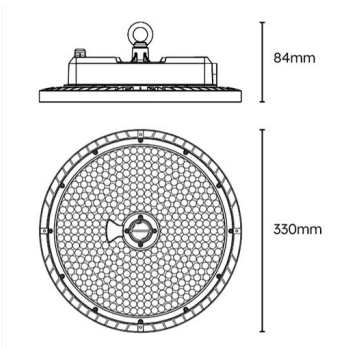

Technical Specification

Category: Foremark Plus Wattage Selectable

Part Number: 421435-90

Description: Foremark High Bay

80W/100W/120W/160W/180W/200W 5000K IP66 Black Plug & Play 90D

Compatible Products:

401754

Alwen PIR Highbay Remote

430569

Alwen Plug & Play 12V Microwave Sensor 12M Black (Zhaga)

430568

Alwen Plug & Play 12V PIR Sensor Black (Zhaga)

431206

Alwen Zhaga Plug & Play PIR Sensor 16M

430965

Grafham 4W E-SEL3 High Bay Emergency Conversion Pack
20-55V DC 100mA LifePO4
6.4V DC 3.6Ah Plug & Play

431430

Grafham 5W E-SEL3 High Bay Emergency Conversion Pack
20-30V DC 250mA LifePO4
6.4V DC 4.5Ah Plug & Play

430625

truSmart Crown Zhaga Plug & Play 12V PIR Sensor Black