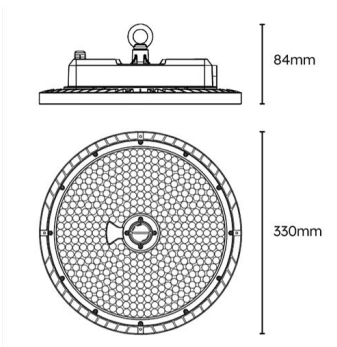

Technical Specification

Category: Foremark Plus Wattage Selectable

Part Number: 421435-90

Description: Foremark High Bay

80W/100W/120W/160W/180W/200W 5000K IP66 Black Plug & Play 90D

Compatible Products:

401754

Alwen PIR Highbay Remote

430569

Alwen Plug & Play 12V Microwave Sensor 12M Black (Zhaga)

430568

Alwen Plug & Play 12V PIR Sensor Black (Zhaga)

431206

Alwen Zhaga Plug & Play PIR Sensor 16M

430965

Grafham 4W E-SEL3 High Bay Emergency Conversion Pack 20-55V DC 100mA LifePO4 6.4V DC 3.6Ah Plug & Play

431430

Grafham 5W E-SEL3 High Bay Emergency Conversion Pack 20-30V DC 250mA LifePO4 6.4V DC 4.5Ah Plug & Play

430625

truSmart Crown Zhaga Plug & Play 12V PIR Sensor Black