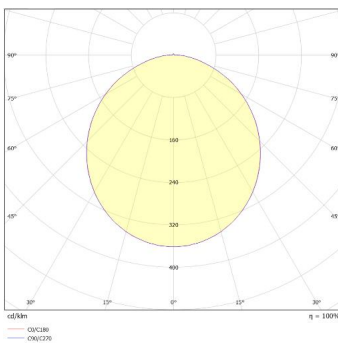

Howden Plus

Category: Howden Plus

Part Number: 431770-E3

Description: Howden Plus 450mm Bulkhead 18W/22W/26W/30W
3CCT IP65 White Emergency

Technical information:

Emergency IP Rating	20
Cell Type	IFR18650 - LiFePO4
Capacity (mAh)	3200
Recharge Time (Hours)	24
Emergency Duration (Hours)	3
Emergency Output (Standalone lm)	400
Charge Current (mA)	250
Battery Size (V/Ah)	3.2 / 3.2
Battery Temperature (To) (°C)	30
Module Length (mm)	170
Module Width (mm)	54
Module Height (mm)	32
Battery Length (mm)	1300
Battery Width (mm)	20
Battery Height (mm)	20
Battery Discharge (mA)	130