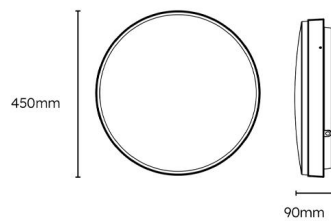

Howden Plus

Category: Howden Plus

Part Number: 431770-E3

Description: Howden Plus 450mm Bulkhead 18W/22W/26W/30W
3CCT IP65 White Emergency

Technical information:

Emergency IP Rating	20
Cell Type	IFR18650 - LiFePO4
Capacity (mAh)	3200
Recharge Time (Hours)	24
Emergency Duration (Hours)	3
Emergency Output (Standalone lm)	400
Charge Current (mA)	250
Battery Size (V/Ah)	3.2 / 3.2
Battery Temperature (To) (°C)	30
Module Length (mm)	170
Module Width (mm)	54
Module Height (mm)	32
Battery Length (mm)	1300
Battery Width (mm)	20
Battery Height (mm)	20
Battery Discharge (mA)	130