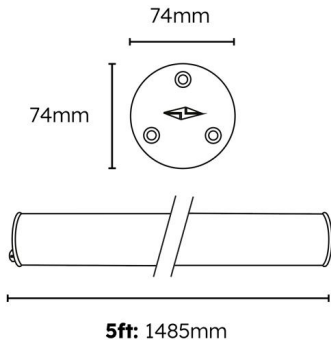

Technical Specification

Category: Welford

Part Number: 420542-E3

Description: Welford Tubulaire 5ft 65W 5000K IP67 Frosted 70mm E-Sel3 Emergency

Product Features:

- Ideal for harsh environments
- IP67 & IK10 rated
- Full polycarbonate throughout
- High output emergency option available
- Microwave option available

Technical information:

Application Location	Both
Emergency Output (lm)	500
Beam Angle	120
CRI	80
Input Type	220-240V AC
Driver Type	CC
Operating Temperature To	30
Product Warranty (Years)	5
Driver Brand	Boke
Frequency (Hz)	50 60
Diffuser Material	Polycarbonate
Install Type	Push Fit Terminal
Replaceable Driver	Professional
Replaceable LED	Professional
Body Material	Polycarbonate
Emergency Wattage (W)	3.0
Emergency IP Rating	20
Cell Type	IFR26650 - LiFePO4
Capacity (mAh)	3600
Recharge Time (Hours)	24
Emergency Duration (Hours)	3
Emergency Output (Standalone lm)	500
Charge Current (mA)	300
Battery Size (V/Ah)	6.4 / 3.6
Battery Temperature (To) (°C)	30

Technical Specification

Category: Welford

Part Number: 420542-E3

Description: Welford Tubulaire 5ft 65W 5000K IP67 Frosted 70mm
E-Sel3 Emergency

Compatible Products:

430351

Covenham/Welford Tubulaire
Stainless Bracket Kit (Pair)