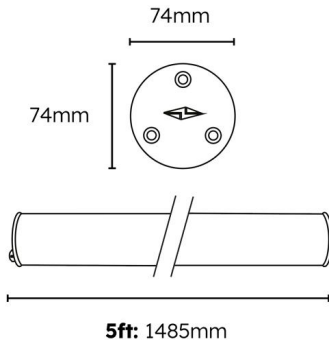

Technical Specification

Category: Welford

Part Number: 420542-E3

Description: Welford Tubulaire 5ft 65W 5000K IP67 Frosted 70mm E-Sel3 Emergency

Product Features:

- Ideal for harsh environments
- IP67 & IK10 rated
- Full polycarbonate throughout
- High output emergency option available
- Microwave option available

Technical information:

Application Location	Both
Emergency Output (lm)	500
Beam Angle	120
CRI	80
Input Type	220-240V AC
Driver Type	CC
Operating Temperature To	30
Product Warranty (Years)	5
Driver Brand	Boke
Frequency (Hz)	50 60
Diffuser Material	Polycarbonate
Install Type	Push Fit Terminal
Replaceable Driver	Professional
Replaceable LED	Professional
Body Material	Polycarbonate
Emergency Wattage (W)	3.0
Emergency IP Rating	20
Cell Type	IFR26650 - LiFePO4
Capacity (mAh)	3600
Recharge Time (Hours)	24
Emergency Duration (Hours)	3
Emergency Output (Standalone lm)	500
Charge Current (mA)	300
Battery Size (V/Ah)	6.4 / 3.6
Battery Temperature (To) (°C)	30

Technical Specification

Category: Welford

Part Number: 420542-E3

Description: Welford Tubulaire 5ft 65W 5000K IP67 Frosted 70mm
E-Sel3 Emergency

Compatible Products:

430351

Covenham/Welford Tubulaire
Stainless Bracket Kit (Pair)