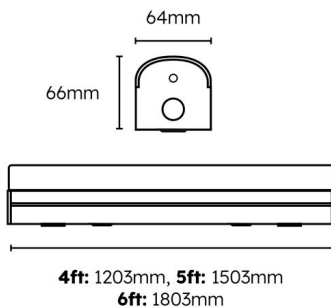

General information:

Technical information: