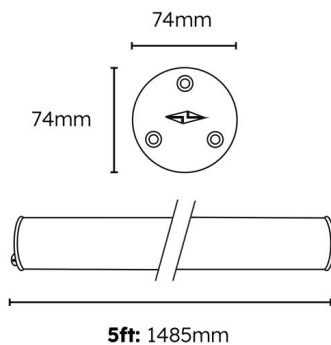

General information:

Technical information:

Compatible Products:

430351

Covenham/Welford Tubulaire
Stainless Bracket Kit (Pair)

420557

Welford Tubulaire
Polycarbonate kit (Pair)