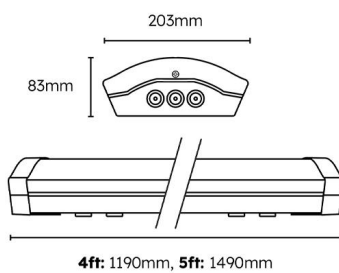

Technical Specification

Category: Olton Plug & Play

Part Number: 421430-E3

Description: Olton Opal UGR Academic Batten 4ft 16W/30W 4000K
Plug & Play E-SEL3 Emergency

Product Features:

- Wattage selectable: 16W/30W & 24W/46W
- Academic Batten
- UGR Opal, ribbed polycarbonate diffuser to reduce glare
- Multi 20mm conduit entry
- 5 Year Product Warranty
- 150 lm/W

General information:

Technical information:

Technical Specification

Category: Olton Plug & Play

Part Number: 421430-E3

Description: Olton Opal UGR Academic Batten 4ft 16W/30W 4000K
Plug & Play E-SEL3 Emergency