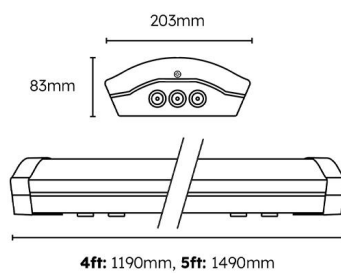

Technical Specification

Category: Olton Plug & Play

Part Number: 421431-E3

Description: Olton Opal UGR Academic Batten 5ft 24W/46W 4000K
Plug & Play E-SEL3 Emergency

Product Features:

- Wattage selectable: 16W/30W & 24W/46W
- Academic Batten
- UGR Opal, ribbed polycarbonate diffuser to reduce glare
- Multi 20mm conduit entry
- 5 Year Product Warranty
- 150 lm/W

General information:

Technical information:

Technical Specification

Category: Olton Plug & Play

Part Number: 421431-E3

Description: Olton Opal UGR Academic Batten 5ft 24W/46W 4000K
Plug & Play E-SEL3 Emergency