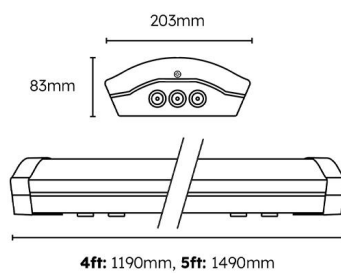

Technical Specification

Category: Olton Plug & Play

Part Number: 421431-DA-E3

Description: Olton Opal UGR Academic Batten 5ft 24W/46W 4000K
DALI & E-SEL3 Emergency

Product Features:

- Wattage selectable: 16W/30W & 24W/46W
- Academic Batten
- UGR Opal, ribbed polycarbonate diffuser to reduce glare
- Multi 20mm conduit entry
- 5 Year Product Warranty
- 150 lm/W

General information:

Technical information:

Technical Specification

Category: Olton Plug & Play

Part Number: 421431-DA-E3

Description: Olton Opal UGR Academic Batten 5ft 24W/46W 4000K
DALI & E-SEL3 Emergency